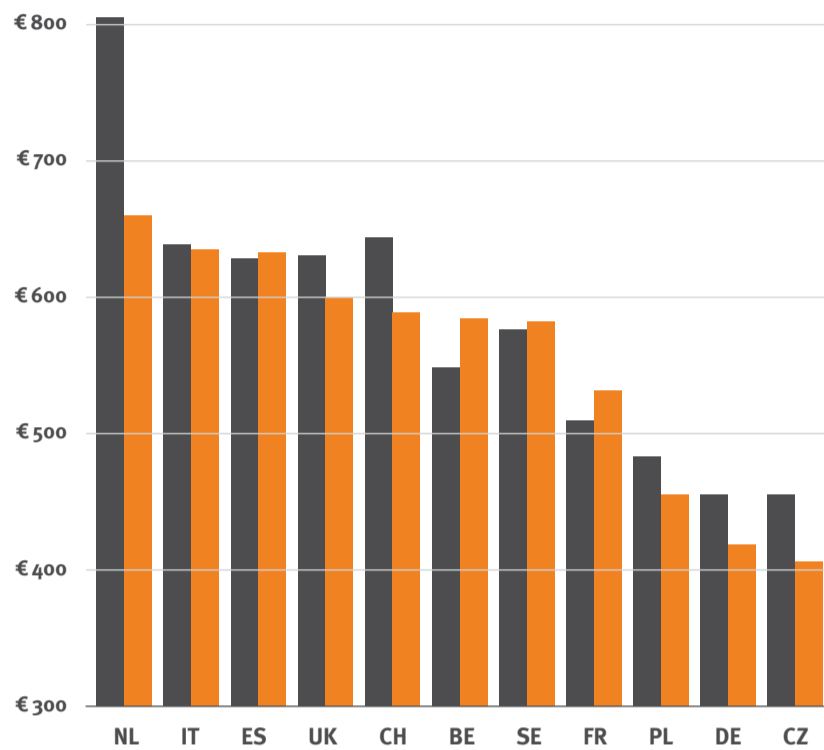

LeasePlan CarCost Index

The total cost of car ownership in Europe

Analysis of car ownership

Total car cost per month

5 European highlights